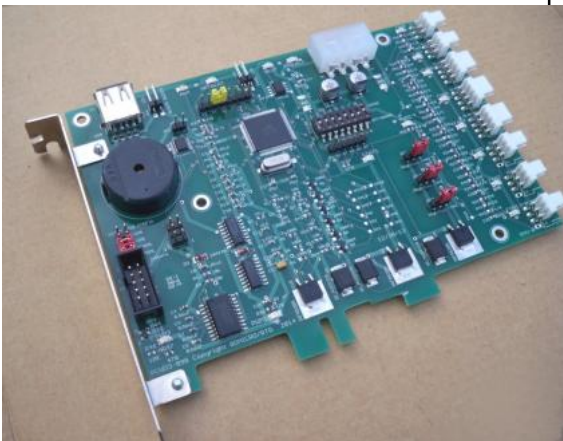

At a Glance

UL tested
Rugged Design
Revision controlled motherboard
I7-4770 Quad Core Processor
Desk, tower, or optional rack mounting
Filtered fans
Touch keypad / Display interface
Hold down for expansion cards
Intelligent Watchdog card
Removable Hard Drive trays

Watchdog card for monitoring system health.