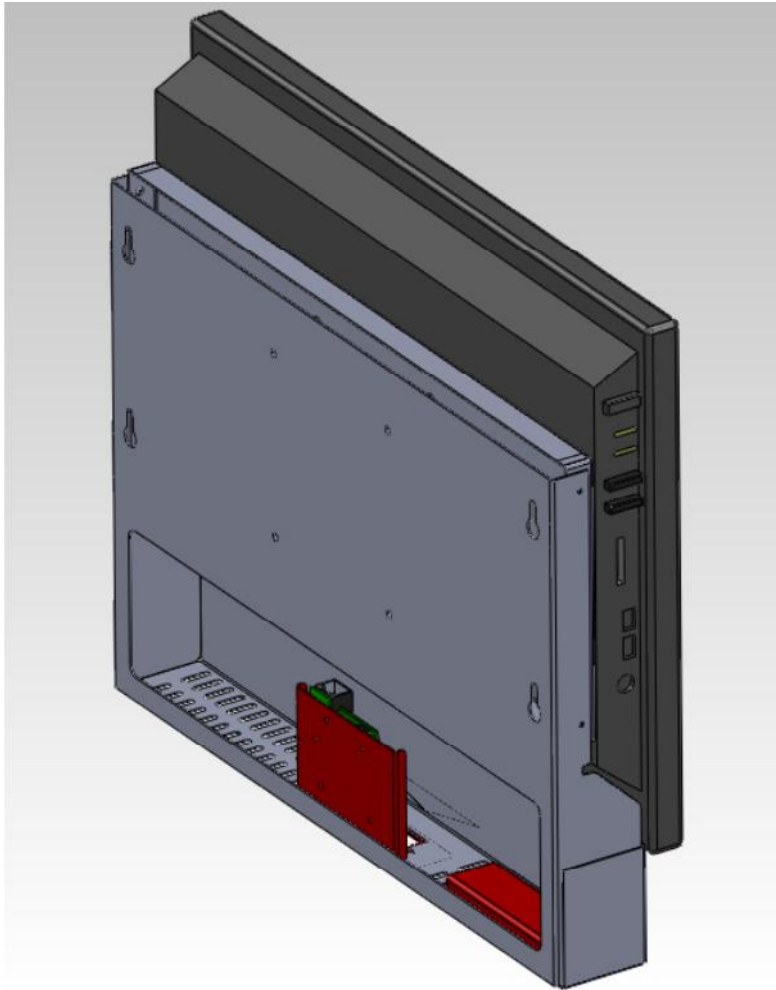

- MSI 1622 15.6" AIO Computer Touch Module
- Wall Cradle with integrated Barcode 1D Imager Scan module
- Easy to mount and service
- Power adapter, scanner, cables concealed in the cradle
- Worldwide certifications UL, CE, FCC
- LED Backlight (Bright and improved reliability)
- Windows 7 x64
- Intel® Celeron® 1037U Fan Less Processor
- 15.6" LCD Panel LED Backlight (1366*768) / Single Touch
- COM Port x2 / Smart Card Reader x 1 / Dual Gigabit LAN port
- 2.5" SATAII 320GB / 2GB DDR3
- 4 USB, HD Audio
- Webcam
- Wifi

MSI AIO Touch Computer Module

Wall Cradle, Scanner, PS adapter

- Printer Port
- COM port x 2
- VGA-out
- LAN x 2
- USB 2.0 x 2
- Mic-in / Head out

- DC - in
- 6-in-1- Card reader
- 2 x USB2.0

- Smart Card Reader