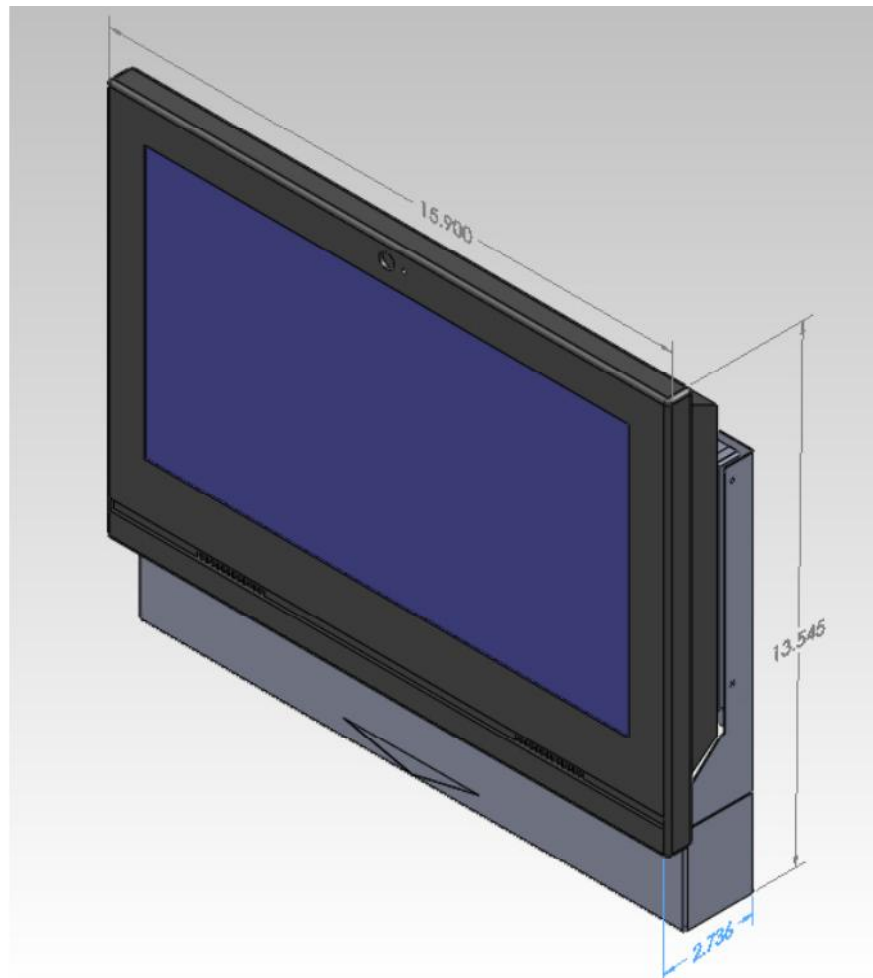

- MSI 1622 15.6" AIO Computer Touch Module
- Wall Cradle with integrated Barcode 1D Imager Scan module
- Easy to mount and service
- Power adapter, scanner, cables concealed in the cradle
- Worldwide certifications UL, CE, FCC
- LED Backlight (Bright and improved reliability)
- Windows 7 x64
- Intel® Celeron® 1037U Fan Less Processor
- 15.6" LCD Panel LED Backlight (1366*768) / Single Touch
- COM Port x2 / Smart Card Reader x 1 / Dual Gigabit LAN port
- 2.5" SATAII 320GB / 2GB DDR3
- 4 USB, HD Audio
- Webcam
- Wifi