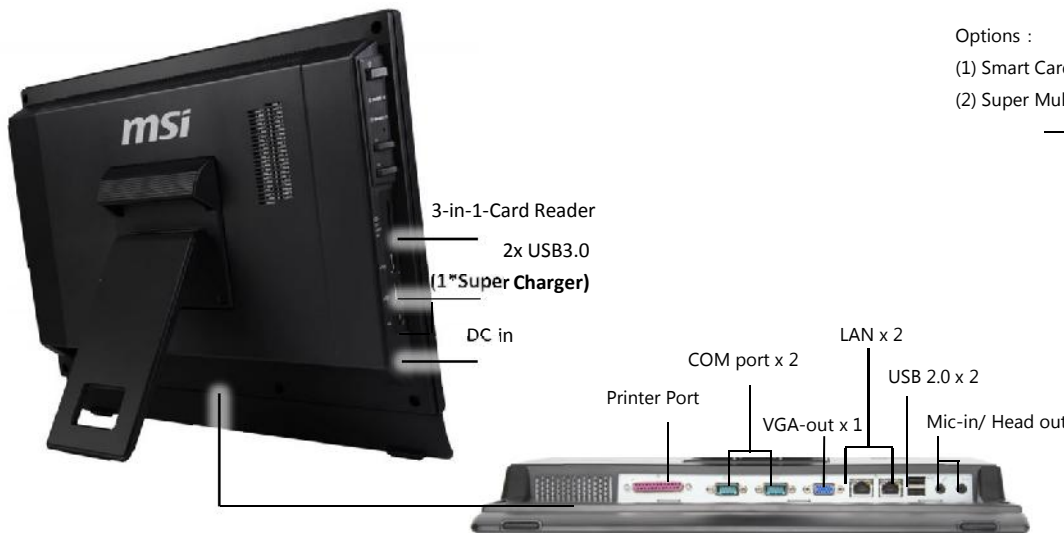

Available Colors

Options :

- (1) Smart Card Reader
- (2) Super Multi DVD