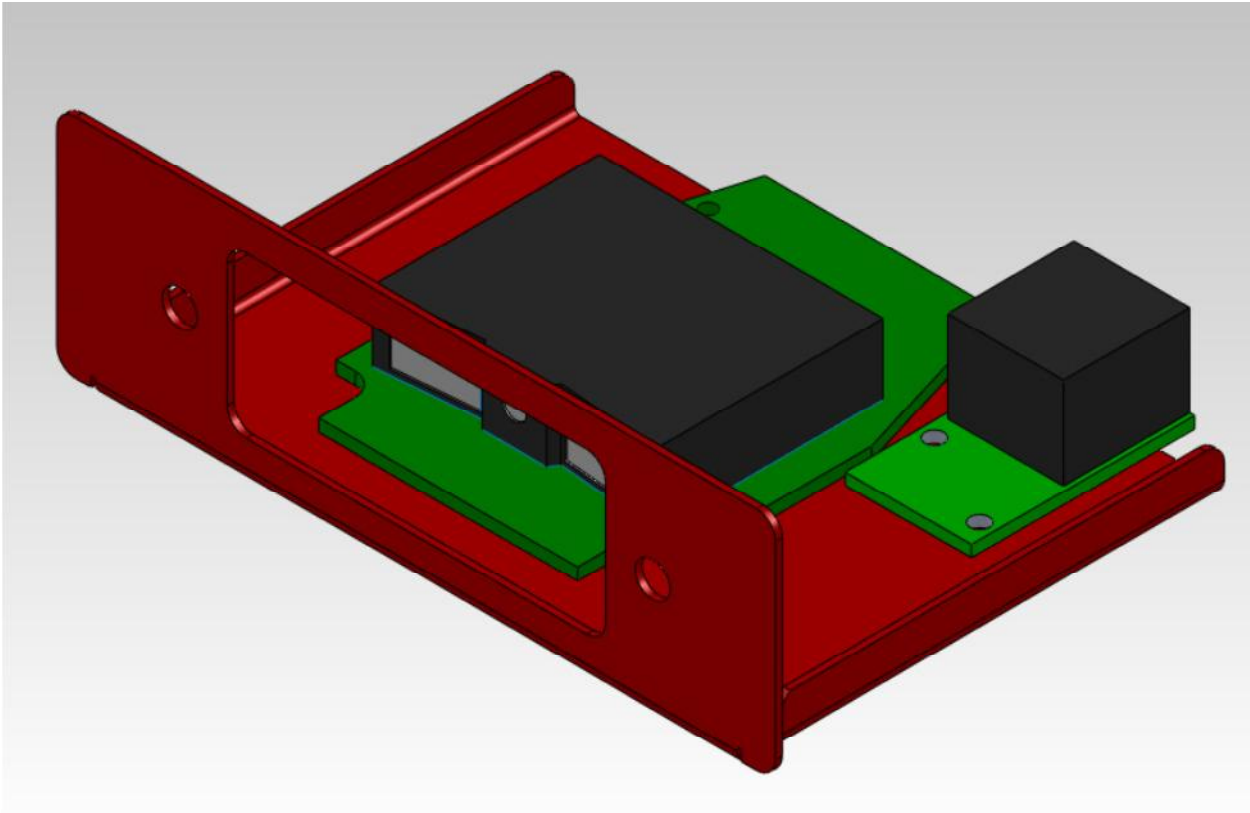

Rear View Cradle & MSI Module

Side Views

Honeywell 1300G 1D imager

Intermec 1D EV-14 imager (eval brd)

Accommodates most scan engines, wide choice of options.

Scan Engine Module

Worldwide Certifications

UL, CE, FCC, ROHS