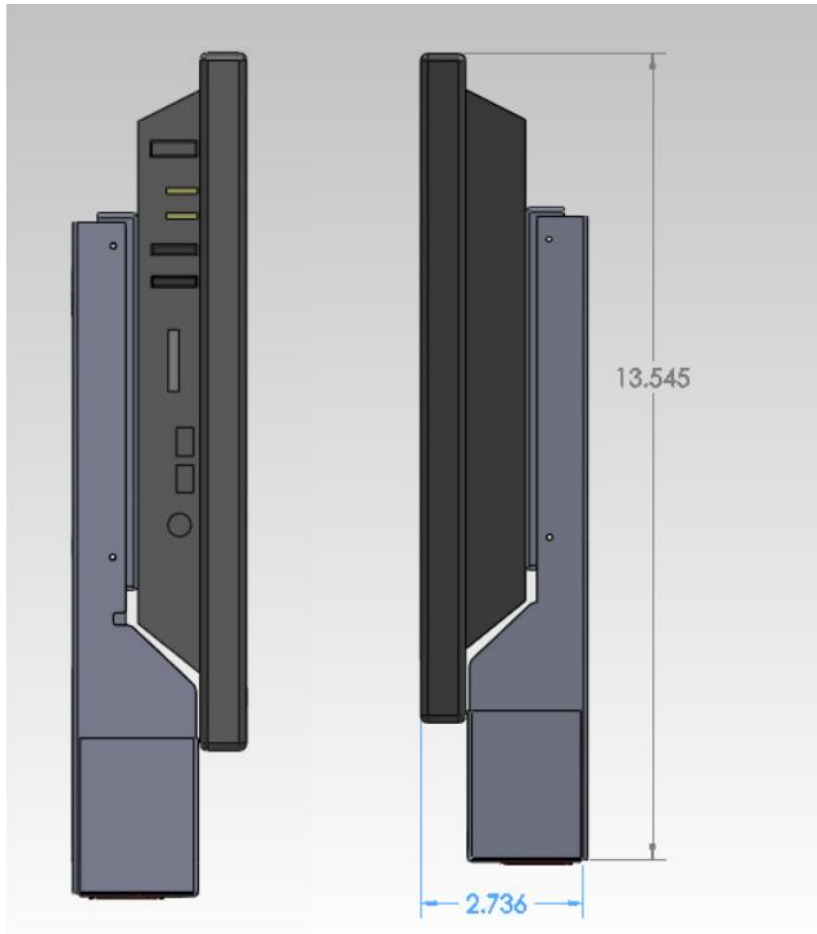

MSI AIO Touch Computer Module

Wall Cradle, Scanner, PS adapter

- Printer Port
- COM port x 2
- VGA-out
- LAN x 2
- USB 2.0 x 2
- Mic-in / Head out

- DC - in
- 6-in-1- Card reader
- 2 x USB2.0

- Smart Card Reader

Rear View Cradle & MSI Module

Side Views

Honeywell 1300G 1D imager

Intermec 1D EV-14 imager (eval brd)

Accommodates most scan engines, wide choice of options.

Scan Engine Module

Worldwide Certifications

UL, CE, FCC, ROHS