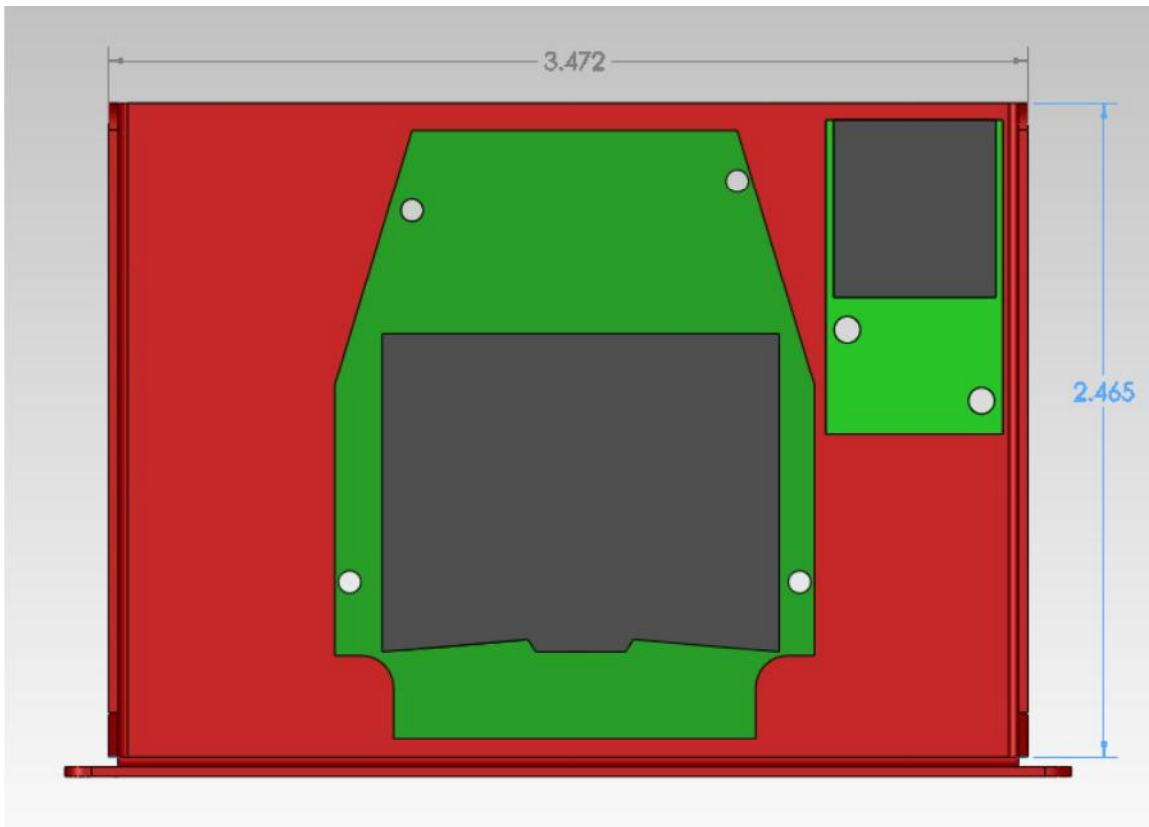

Rear View Cradle & MSI Module

Side Views

Honeywell 1300G 1D imager

Intermec 1D EV-14 imager (eval brd)

Accommodates most scan engines, wide choice of options.

Scan Engine Module

Worldwide Certifications

UL, CE, FCC, ROHS