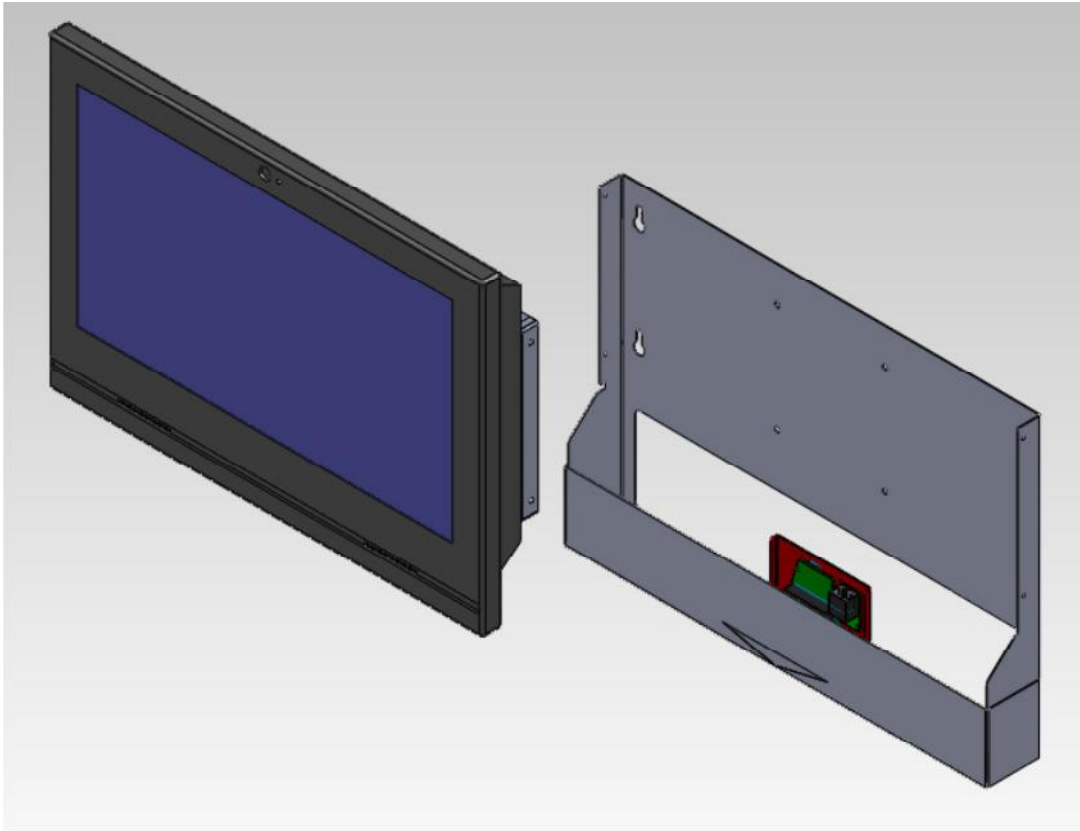

- MSI 1622 15.6" AIO Computer Touch Module
- Wall Cradle with integrated Barcode 1D Imager Scan module
- Easy to mount and service
- Power adapter, scanner, cables concealed in the cradle
- Worldwide certifications UL, CE, FCC
- LED Backlight (Bright and improved reliability)
- Windows 7 x64
- Intel® Celeron® 1037U Fan Less Processor
- 15.6" LCD Panel LED Backlight (1366*768) / Single Touch
- COM Port x2 / Smart Card Reader x 1 / Dual Gigabit LAN port
- 2.5" SATAII 320GB / 2GB DDR3
- 4 USB, HD Audio
- Webcam
- Wifi