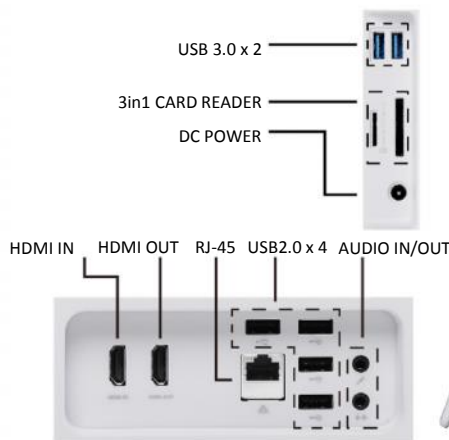

Product Name	AE222					
Part Number	-					
EAN	-					
System OS	Windows 7 Professional					
Processor	Type	Intel® Haswell CPU				
	CPU Frequency / Cache Size	-				
	CPU FSB/ HT bus / CPU TDP	-				
Chipset	Intel H81					
Touch Panel / Technology	Optical Multi-Touch Screen					
Monitor	Size	496.1mm (H) x 292.7mm (V),(21.5")				
	Resolution	Glare/ Non-Glare	Display	1920 x 1080 Full HD	Anti-Glare	WLED Backlighting
	Brightness	Contrast Ratio	Color	300cd/m2	1200:1	16,7 M
	Response	Pixel Pitch	Viewing Angle	3 ms	0.3114 mm x 0.3114 mm	170° Horizontal, 160° Vertical
VGA	Graphic	-				
	VRAM	Support Intel® Dynamic Video Memory Technology (DVMT) Technology				
Memory	Type	DDR3				
	Configuration	2 slots				
	Maximum	Expandable to 16GB				
Storage	HDD / SSD	1TB HDD				
	HDD Type / Speed (rpm)	3.5" SATA III / 7200				
	Optical Drive	Tray-in DVD Super multi				
Audio	Internal Mircophone	Yes				
	Audio Chipset	Realtek ALC887				
	Speaker	2x3W speakers with Creative Sound Blaster™ Cinema				
Audio Jack	Mic-in/ Headphone out	1/1				
	Line-in/ Line-out	-				
Communication	Wireless LAN	802.11 b/g/n				
	LAN (RJ45)	10/100/1000				
	56K Fax/ Modem (RJ11)	-				
	Bluetooth	-				
I/O	USB (front/ side/ rear q'ty)	6 (USB 3.0 x2; USB 2.0 x4)				
	Card Reader	3 in 1 (SDXC, MMC, MS)				
	E-SATA / IEEE 1394	-				
	HDMI-in / HDMI-out	1/ 1				
	VGA-in / VGA-out	- / -				
	COM Port	- / -				
Others I/O	-					
Expansion	Mini PCI-E x2 (1xWiFi; 1xDVB-T)					
TV Tuner	Optional (DVB-T)					
Webcam	1M-pixel HD					
Mechanical and Environmental	Operating, Storage Temperture	10 - 35°C, -20 – 60° C				
	Operating, Storage Humidity	40 °c 85% and 0 °c 0% , '-20°c~60 °c ; 0%~90%				
	Regulatory Compliance	Safety: UL/CB EMC:CE/FCC/C-TICK/VCCI/BSMI				
Noise	26 dBA					
Lock	Kensington Lock					
Wake-on-LAN	Yes					
KB / Mouse	Wireless KB/Mouse					
Wall Mount	support VESA standard (STD 75*75mm) (Optional)					
Power	AC Adaptor	120W(IGD)				
Power Consumption (based on 115V, 60Hz)	PC off(W)	TBD				
	PC sleep/ standby (W)	TBD				
	PC idle /energy star on (W)	TBD				
Durability	Resistive (Times) / Optical Imaging (MTBF)	- / >50,000 hours				
Dimension (W x H x D)	561.67mm X 410.78mm X 93.58mm					
Weight	Net , Gross Weight	9.71 / 11.21KG				
Warranty						
Accessories (Options)	Adapter	120W: S93-0403130-D04				
	Warranty extension card For AIO	956-AXXXXW-001				
	Power Cord	-				